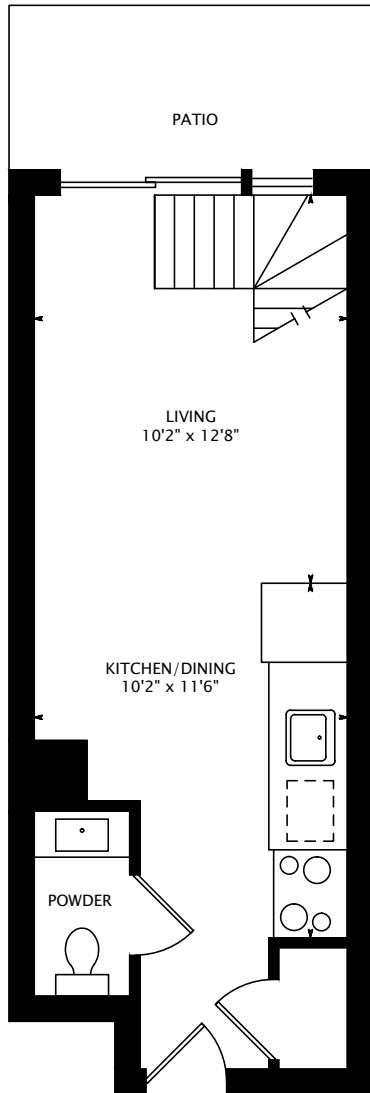

# 1005 KING STREET WEST #140

MAIN FLOOR  
322 SQUARE FEET

SECOND FLOOR  
238 SQUARE FEET

560 SQUARE FEET  
+ 63 SQUARE FEET PATIO

interactive tour: [toursler.com/1005-king-140](http://toursler.com/1005-king-140)