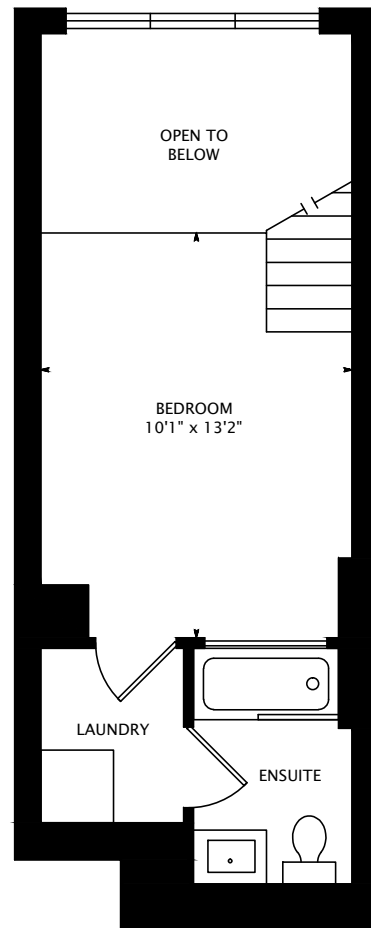

# 1005 KING STREET WEST #140

MAIN FLOOR  
322 SQUARE FEET

SECOND FLOOR  
238 SQUARE FEET

560 SQUARE FEET  
+ 63 SQUARE FEET PATIO

interactive tour: [toursler.com/1005-king-140](http://toursler.com/1005-king-140)