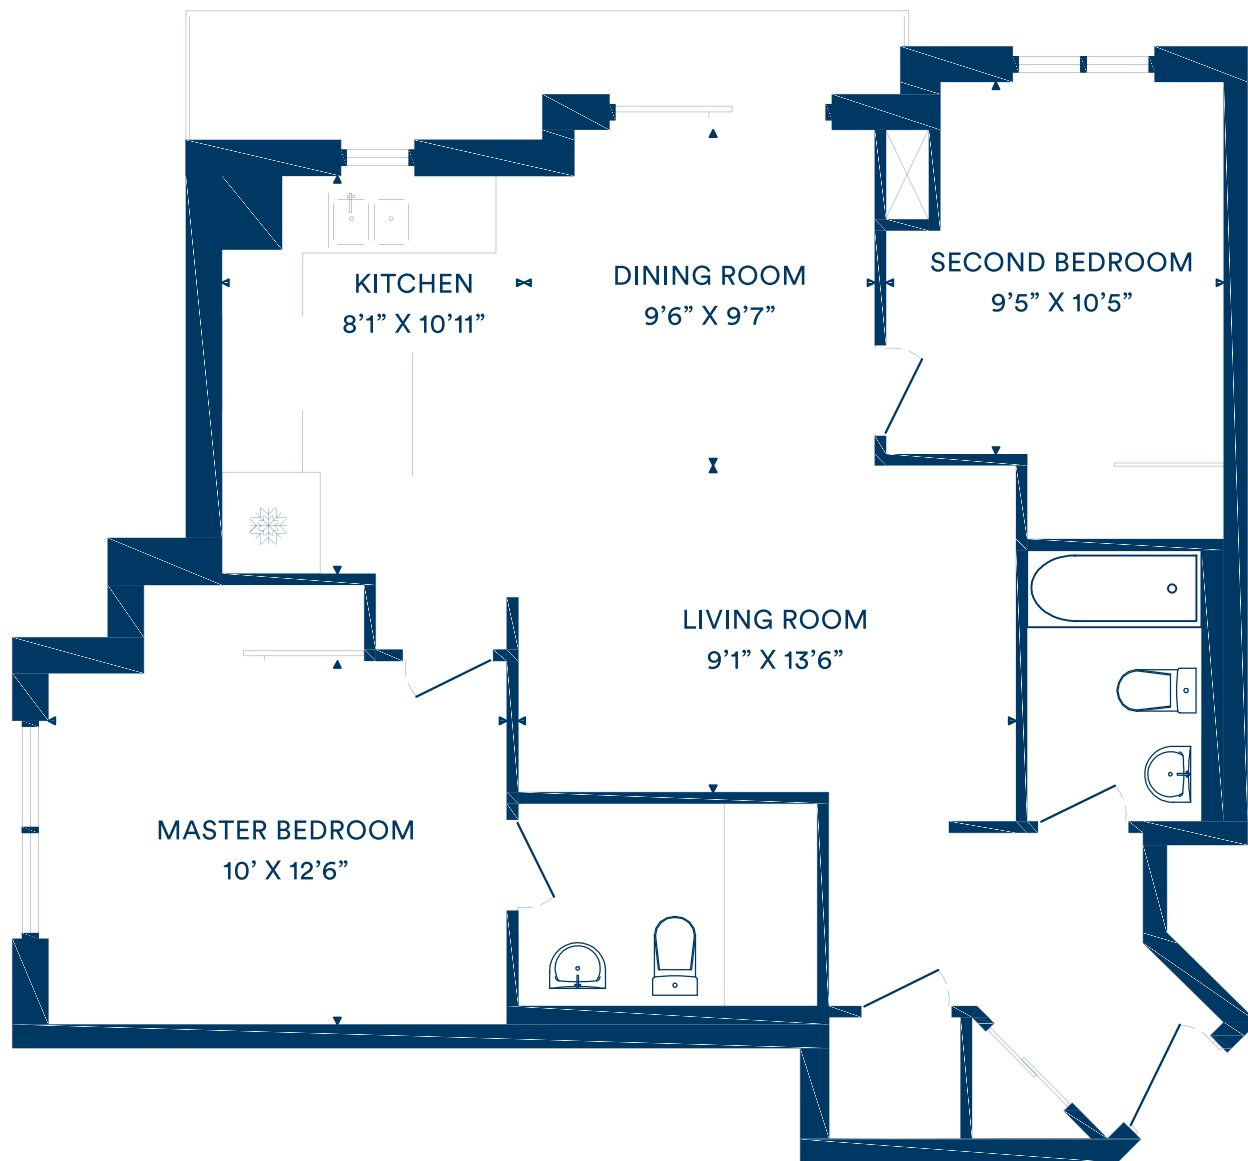

# 816 LANSDOWNE AVENUE

**AMIR SHAHI**  
Sales Representative  
416.528.7325

**ALEKSANDRA OLEKSAK**  
Sales Representative  
416.707.1209

info@amirandaleks.com  
AmirAndAleks.com

**845 SQUARE FEET**

Room sizes should be considered approximate since measurements are subject to certification. Sage Real Estate Ltd., Brokerage. Not intended to solicit Buyers or Sellers currently under contract.